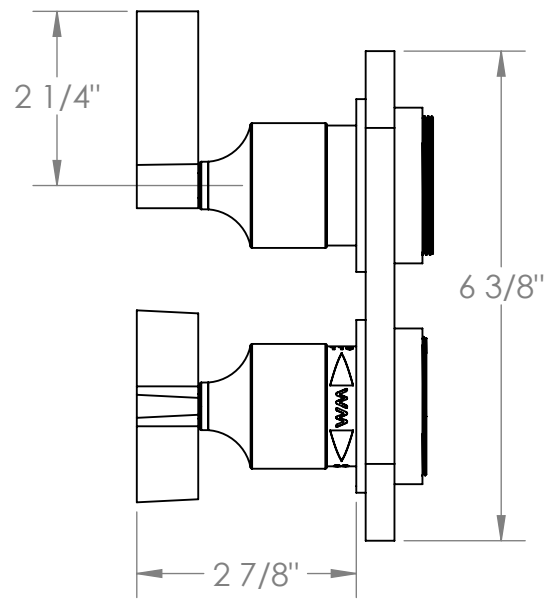

### 37-T25-BL2

Wall Mounted Thermostatic Shower Trim with built-in control  
For use with SS-TH60 or SS-TH70 concealed rough

Meets the applicable requirements of ASME A112.18.1-2005/CSA B125.1-05, entitled "Plumbing Supply Fittings"

### 37-T25-BL3

Wall Mounted Thermostatic Shower Trim with built-in control  
For use with SS-TH60, SS-TH70, or SS-TH80 concealed rough

Meets the applicable requirements of ASME A112.18.1-2005/CSA B125.1-05, entitled "Plumbing Supply Fittings"