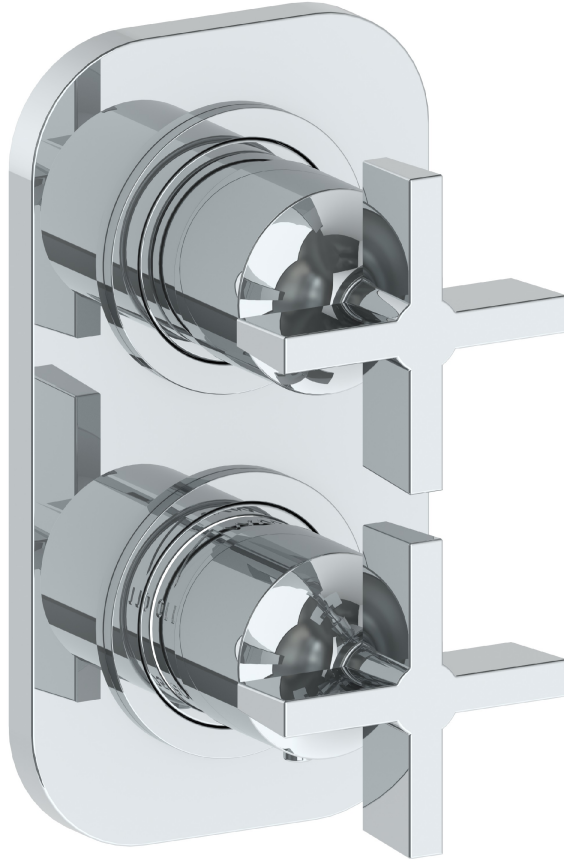

### 37-T25-BL2

Wall Mounted Thermostatic Shower Trim with built-in control  
For use with SS-TH60 or SS-TH70 concealed rough

Meets the applicable requirements of ASME A112.18.1-2005/CSA B125.1-05, entitled "Plumbing Supply Fittings"

### 37-T25-BL3

Wall Mounted Thermostatic Shower Trim with built-in control  
For use with SS-TH60, SS-TH70, or SS-TH80 concealed rough

Meets the applicable requirements of ASME A112.18.1-2005/CSA B125.1-05, entitled "Plumbing Supply Fittings"