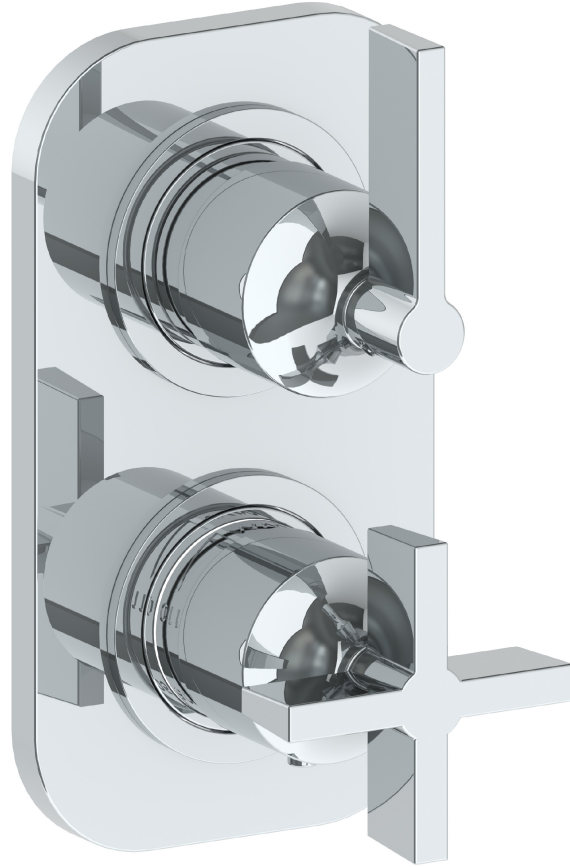

### 37-T25-BL2

Wall Mounted Thermostatic Shower Trim with built-in control  
For use with SS-TH60 or SS-TH70 concealed rough

Meets the applicable requirements of ASME A112.18.1-2005/CSA B125.1-05, entitled "Plumbing Supply Fittings"

### 37-T25-BL3

Wall Mounted Thermostatic Shower Trim with built-in control  
For use with SS-TH60, SS-TH70, or SS-TH80 concealed rough

Meets the applicable requirements of ASME A112.18.1-2005/CSA B125.1-05, entitled "Plumbing Supply Fittings"