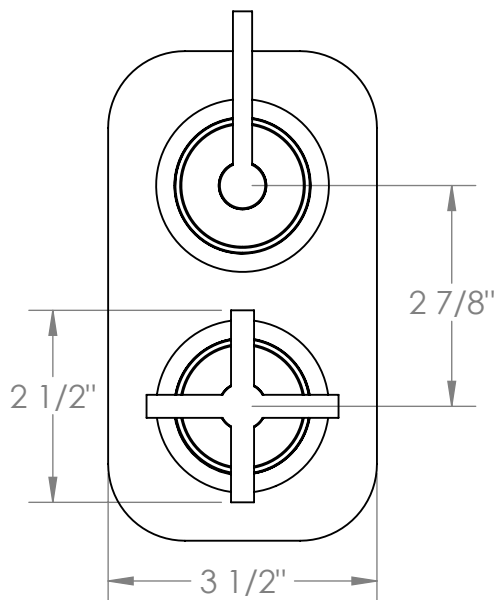

### 37-T25-BL2

Wall Mounted Thermostatic Shower Trim with built-in control  
For use with SS-TH60 or SS-TH70 concealed rough

Meets the applicable requirements of ASME A112.18.1-2005/CSA B125.1-05, entitled "Plumbing Supply Fittings"

### 37-T25-BL3

Wall Mounted Thermostatic Shower Trim with built-in control  
For use with SS-TH60, SS-TH70, or SS-TH80 concealed rough

Meets the applicable requirements of ASME A112.18.1-2005/CSA B125.1-05, entitled "Plumbing Supply Fittings"