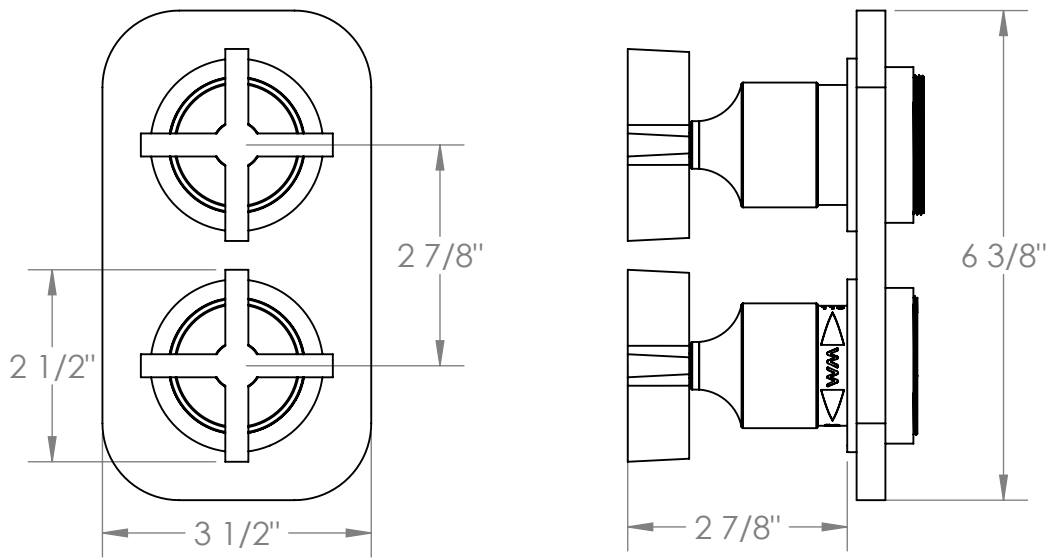

### 37-T25-BL2

Wall Mounted Thermostatic Shower Trim with built-in control  
For use with SS-TH60 or SS-TH70 concealed rough

Meets the applicable requirements of ASME A112.18.1-2005/CSA B125.1-05, entitled "Plumbing Supply Fittings"

### 37-T25-BL3

Wall Mounted Thermostatic Shower Trim with built-in control  
For use with SS-TH60, SS-TH70, or SS-TH80 concealed rough

Meets the applicable requirements of ASME A112.18.1-2005/CSA B125.1-05, entitled "Plumbing Supply Fittings"